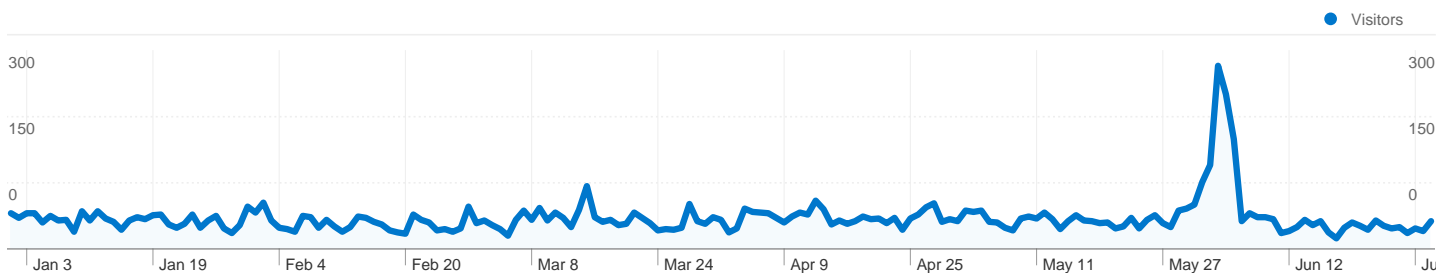

Site Usage

9,142 Visits

67.67% Bounce Rate

17,673 Pageviews

00:01:52 Avg. Time on Site

1.93 Pages/Visit

76.80% % New Visits

Traffic Sources Overview

Visitors Overview

Visitors
7,249

Visits for all visitors

Visits
9,142

All traffic sources sent a total of 9,142 visits

■ Search Engines	5,801.00 (63.45%)
■ Direct Traffic	1,710.00 (18.70%)
■ Referring Sites	1,631.00 (17.84%)

7,249 people visited this site

9,142 Visits

7,249 Absolute Unique Visitors

17,673 Pageviews

1.93 Average Pageviews

00:01:52 Time on Site

67.67% Bounce Rate

76.80% New Visits