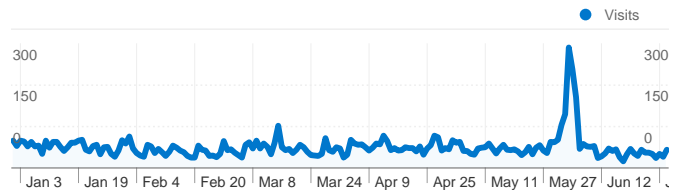

Site Usage

9,142 Visits

67.67% Bounce Rate

17,673 Pageviews

00:01:52 Avg. Time on Site

1.93 Pages/Visit

76.80% % New Visits

Traffic Sources Overview

Visitors Overview

Visitors
7,249

Visits for all visitors

Visits
9,142

All traffic sources sent a total of 9,142 visits

■ Search Engines	5,801.00 (63.45%)
■ Direct Traffic	1,710.00 (18.70%)
■ Referring Sites	1,631.00 (17.84%)

7,249 people visited this site

9,142 Visits

7,249 Absolute Unique Visitors

17,673 Pageviews

1.93 Average Pageviews

00:01:52 Time on Site

67.67% Bounce Rate

76.80% New Visits