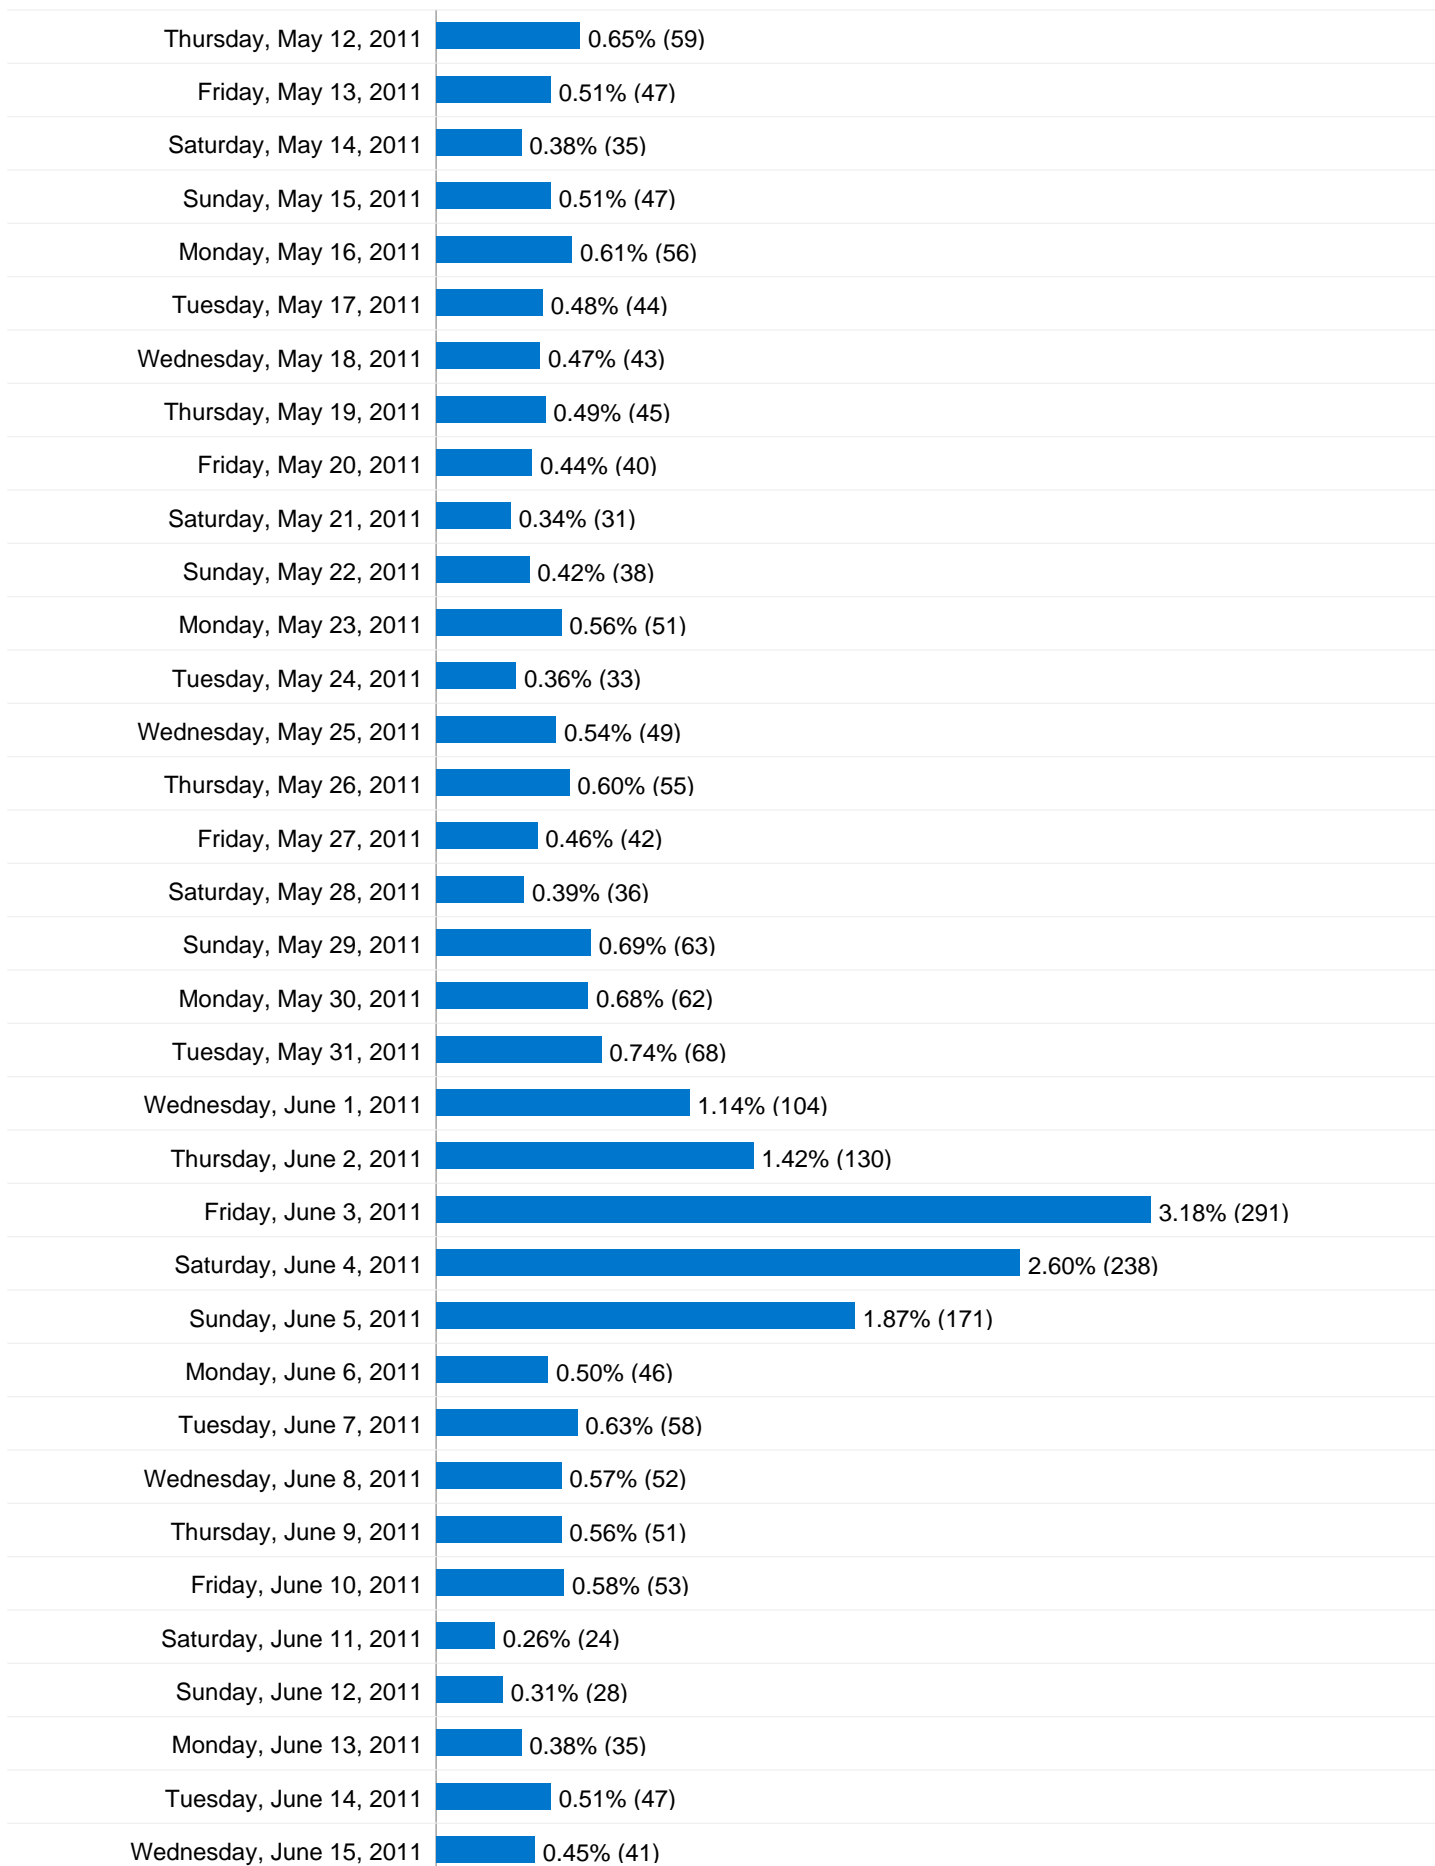

Visitors Overview

Visitors
7,249

Visits for all visitors

Visits
9,142

All traffic sources sent a total of 9,142 visits

■ Search Engines	5,801.00 (63.45%)
■ Direct Traffic	1,710.00 (18.70%)
■ Referring Sites	1,631.00 (17.84%)

9,142 Visits

50.51 Visits / Day

Saturday, January 1, 2011	0.72% (66)
Sunday, January 2, 2011	0.58% (53)
Monday, January 3, 2011	0.72% (66)
Tuesday, January 4, 2011	0.70% (64)
Wednesday, January 5, 2011	0.57% (52)
Thursday, January 6, 2011	0.69% (63)
Friday, January 7, 2011	0.57% (52)
Saturday, January 8, 2011	0.59% (54)
Sunday, January 9, 2011	0.37% (34)
Monday, January 10, 2011	0.72% (66)
Tuesday, January 11, 2011	0.54% (49)
Wednesday, January 12, 2011	0.69% (63)
Thursday, January 13, 2011	0.69% (63)
Friday, January 14, 2011	0.56% (51)
Saturday, January 15, 2011	0.45% (41)
Sunday, January 16, 2011	0.55% (50)
Monday, January 17, 2011	0.67% (61)
Tuesday, January 18, 2011	0.67% (61)
Wednesday, January 19, 2011	0.72% (66)
Thursday, January 20, 2011	0.74% (68)
Friday, January 21, 2011	0.48% (44)
Saturday, January 22, 2011	0.44% (40)
Sunday, January 23, 2011	0.58% (53)
Monday, January 24, 2011	0.61% (56)
Tuesday, January 25, 2011	0.36% (33)
Wednesday, January 26, 2011	0.55% (50)