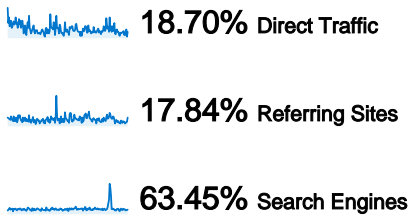

Site Usage

9,142 Visits

67.67% Bounce Rate

17,673 Pageviews

00:01:52 Avg. Time on Site

1.93 Pages/Visit

76.80% % New Visits

Traffic Sources Overview

Visitors Overview

Visitors
7,249

Visits for all visitors

Visits
9,142

All traffic sources sent a total of 9,142 visits

■ Search Engines	5,801.00 (63.45%)
■ Direct Traffic	1,710.00 (18.70%)
■ Referring Sites	1,631.00 (17.84%)

7,249 people visited this site

9,142 Visits

7,249 Absolute Unique Visitors

17,673 Pageviews

1.93 Average Pageviews

00:01:52 Time on Site

67.67% Bounce Rate

76.80% New Visits