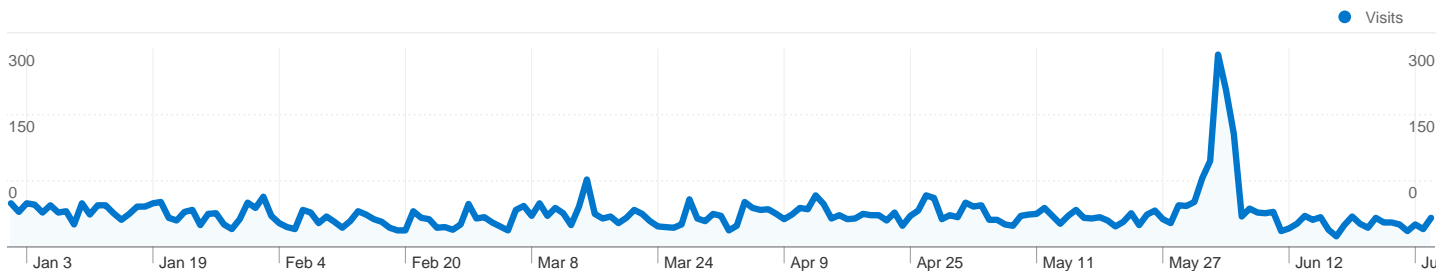

Site Usage

9,142 Visits

67.67% Bounce Rate

17,673 Pageviews

00:01:52 Avg. Time on Site

1.93 Pages/Visit

76.80% % New Visits

Traffic Sources Overview

Visitors Overview

Visitors
7,249

Visits for all visitors

Visits
9,142

All traffic sources sent a total of 9,142 visits

■ Search Engines	5,801.00 (63.45%)
■ Direct Traffic	1,710.00 (18.70%)
■ Referring Sites	1,631.00 (17.84%)

7,249 people visited this site

9,142 Visits

7,249 Absolute Unique Visitors

17,673 Pageviews

1.93 Average Pageviews

00:01:52 Time on Site

67.67% Bounce Rate

76.80% New Visits