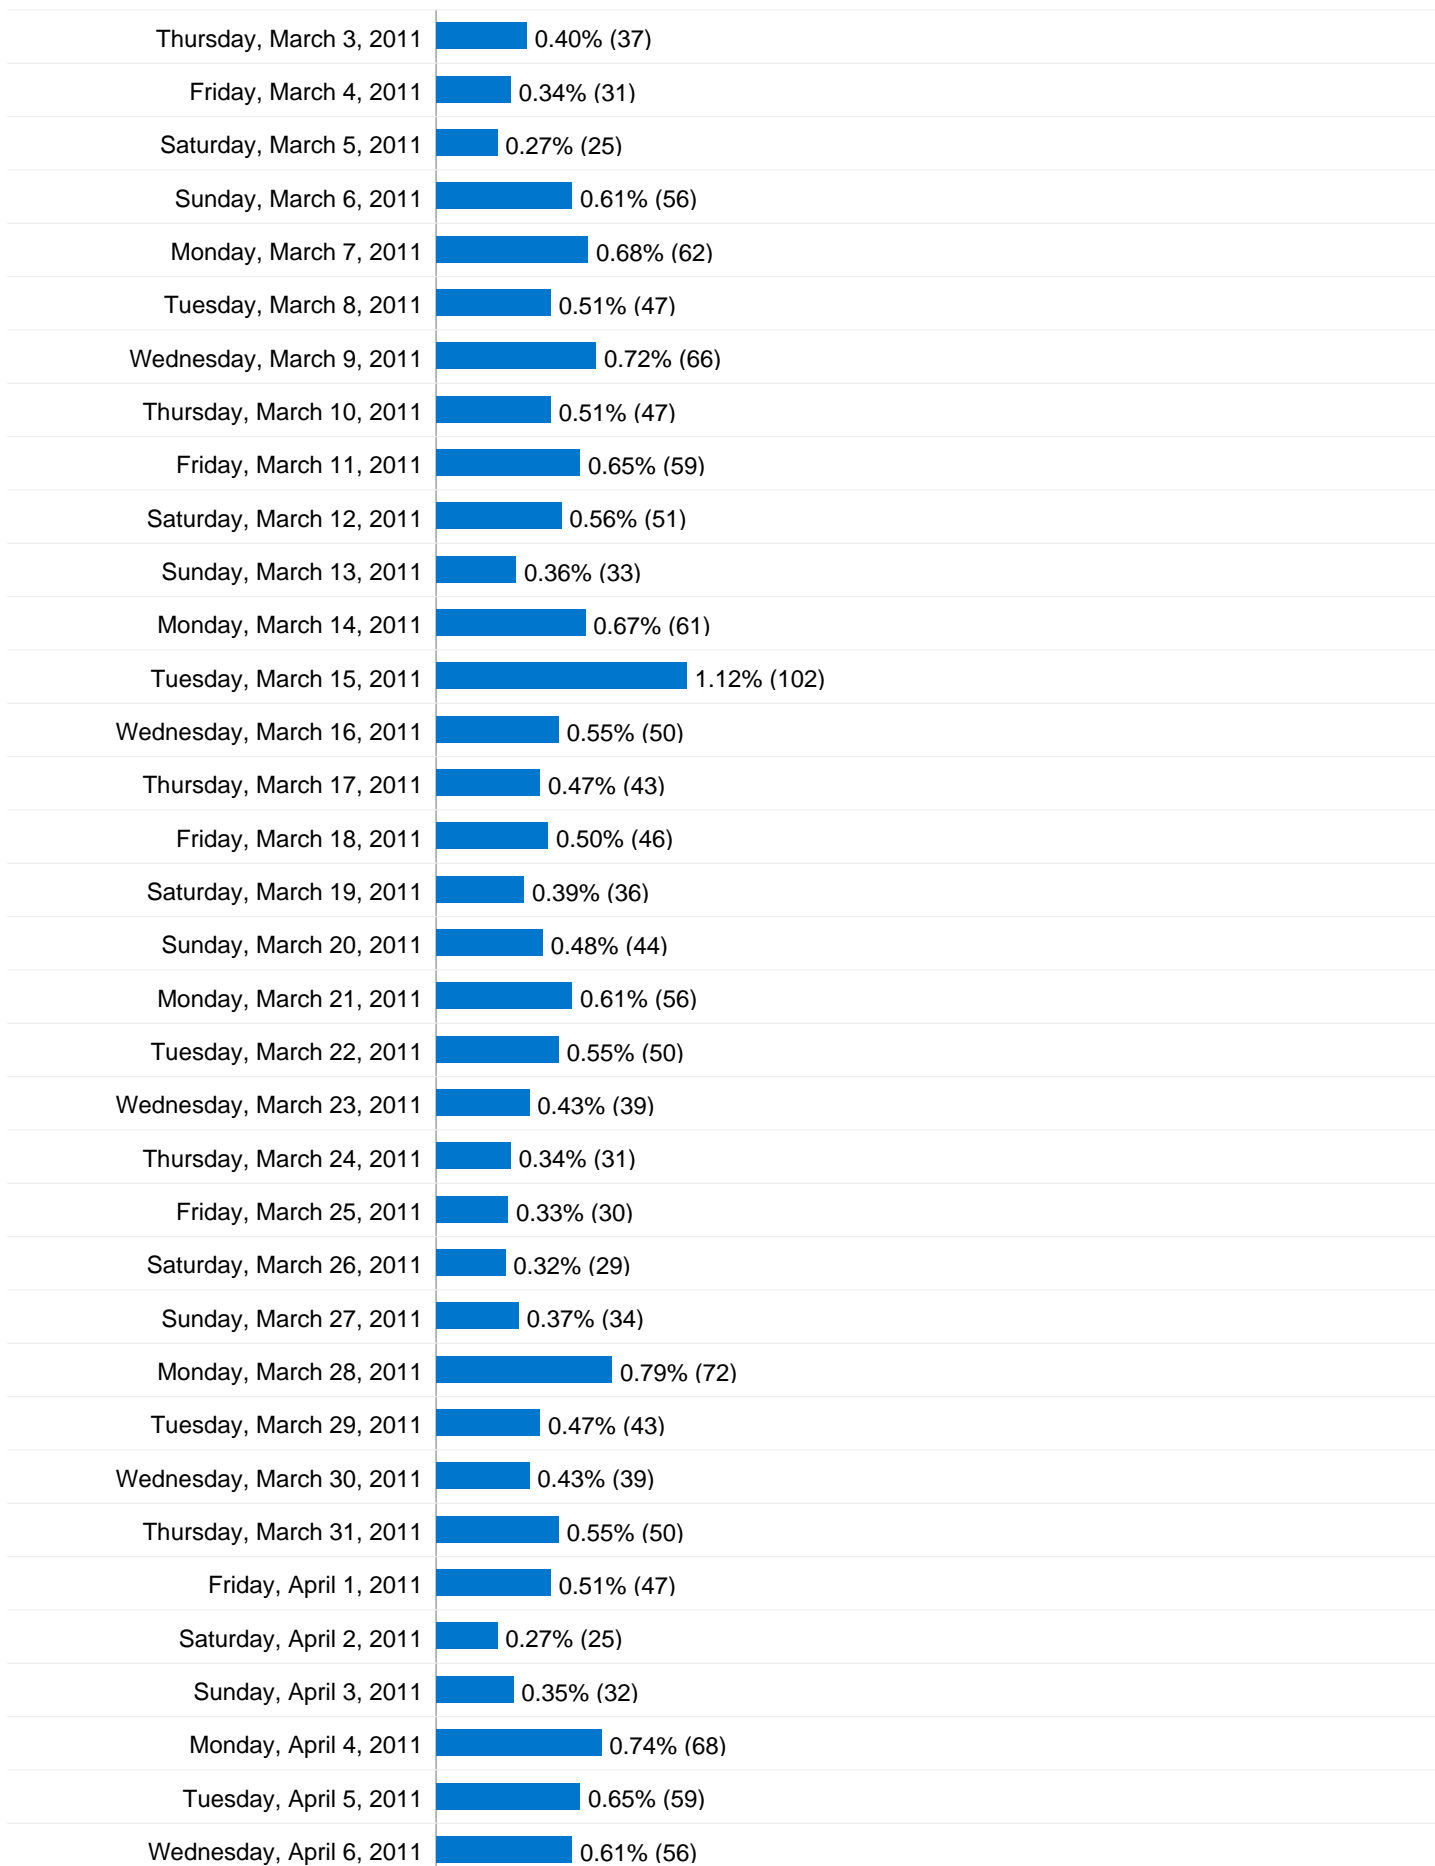

Visitors Overview

Visitors
7,249

Visits for all visitors

Visits
9,142

All traffic sources sent a total of 9,142 visits

■ Search Engines	5,801.00 (63.45%)
■ Direct Traffic	1,710.00 (18.70%)
■ Referring Sites	1,631.00 (17.84%)

7,249 people visited this site

9,142 Visits

7,249 Absolute Unique Visitors

17,673 Pageviews

1.93 Average Pageviews

00:01:52 Time on Site

67.67% Bounce Rate

76.80% New Visits

Pages on this site were viewed a total of 17,673 times

 **17,673 Pageviews**

 **13,620 Unique Views**

 **67.67% Bounce Rate**

Top Content

Pages	Pageviews	% Pageviews
/	2,264	12.81%
/pages/events.html	1,651	9.34%
/pages/links/clubs.html	1,347	7.62%
/pages/scholarships.html	823	4.66%
/pages/ItalianWebs.html	690	3.90%

9,142 Visits

50.51 Visits / Day

Saturday, January 1, 2011	0.72% (66)
Sunday, January 2, 2011	0.58% (53)
Monday, January 3, 2011	0.72% (66)
Tuesday, January 4, 2011	0.70% (64)
Wednesday, January 5, 2011	0.57% (52)
Thursday, January 6, 2011	0.69% (63)
Friday, January 7, 2011	0.57% (52)
Saturday, January 8, 2011	0.59% (54)
Sunday, January 9, 2011	0.37% (34)
Monday, January 10, 2011	0.72% (66)
Tuesday, January 11, 2011	0.54% (49)
Wednesday, January 12, 2011	0.69% (63)
Thursday, January 13, 2011	0.69% (63)
Friday, January 14, 2011	0.56% (51)
Saturday, January 15, 2011	0.45% (41)
Sunday, January 16, 2011	0.55% (50)
Monday, January 17, 2011	0.67% (61)
Tuesday, January 18, 2011	0.67% (61)
Wednesday, January 19, 2011	0.72% (66)
Thursday, January 20, 2011	0.74% (68)
Friday, January 21, 2011	0.48% (44)
Saturday, January 22, 2011	0.44% (40)
Sunday, January 23, 2011	0.58% (53)
Monday, January 24, 2011	0.61% (56)
Tuesday, January 25, 2011	0.36% (33)
Wednesday, January 26, 2011	0.55% (50)