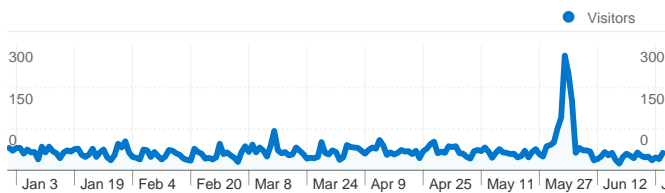

Site Usage

9,142 Visits

67.67% Bounce Rate

17,673 Pageviews

00:01:52 Avg. Time on Site

1.93 Pages/Visit

76.80% % New Visits

Traffic Sources Overview

Visitors Overview

Visitors
7,249

Visits for all visitors

Visits
9,142

All traffic sources sent a total of 9,142 visits

■ Search Engines	5,801.00 (63.45%)
■ Direct Traffic	1,710.00 (18.70%)
■ Referring Sites	1,631.00 (17.84%)

7,249 people visited this site

9,142 Visits

7,249 Absolute Unique Visitors

17,673 Pageviews

1.93 Average Pageviews

00:01:52 Time on Site

67.67% Bounce Rate

76.80% New Visits