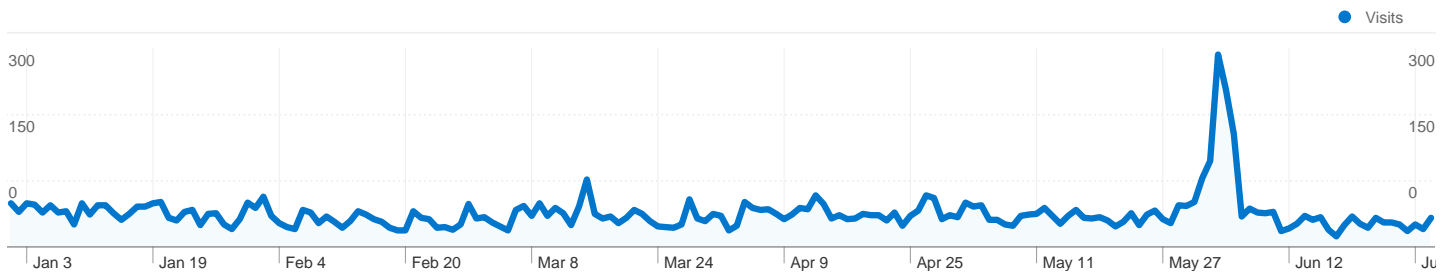

Visitors Overview

Visitors
7,249

Visits for all visitors

Visits
9,142

All traffic sources sent a total of 9,142 visits

■ Search Engines	5,801.00 (63.45%)
■ Direct Traffic	1,710.00 (18.70%)
■ Referring Sites	1,631.00 (17.84%)

7,249 people visited this site

9,142 Visits

7,249 Absolute Unique Visitors

17,673 Pageviews

1.93 Average Pageviews

00:01:52 Time on Site

67.67% Bounce Rate

76.80% New Visits

Pages on this site were viewed a total of 17,673 times

 **17,673 Pageviews**

 **13,620 Unique Views**

 **67.67% Bounce Rate**

Top Content

Pages	Pageviews	% Pageviews
/	2,264	12.81%
/pages/events.html	1,651	9.34%
/pages/links/clubs.html	1,347	7.62%
/pages/scholarships.html	823	4.66%
/pages/ItalianWebs.html	690	3.90%