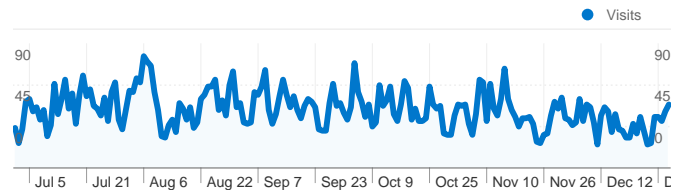

Site Usage

 **7,827** Visits

 **64.72%** Bounce Rate

 **16,337** Pageviews

 **00:02:05** Avg. Time on Site

 **2.09** Pages/Visit

 **75.87%** % New Visits

Traffic Sources Overview

- **Search Engines**
5,041.00 (64.41%)
- **Referring Sites**
1,603.00 (20.48%)
- **Direct Traffic**
1,183.00 (15.11%)

Content Overview

Pages	Pageviews	% Pageviews
/	2,006	12.28%
/pages/links/clubs.html	1,116	6.83%
/pages/events.html	1,027	6.29%
/pages/ItalianWebs.html	807	4.94%
/pages/eventsfestas.html	766	4.69%

Visitors Overview

Visitors
6,105

Visits for all visitors

Visits
7,827

All traffic sources sent a total of 7,827 visits

15.11% Direct Traffic

20.48% Referring Sites

64.41% Search Engines

6,105 people visited this site

 **7,827** Visits

 **6,105** Absolute Unique Visitors

 **16,337** Pageviews

 **2.09** Average Pageviews

 **00:02:05** Time on Site

 **64.72%** Bounce Rate

 **75.87%** New Visits