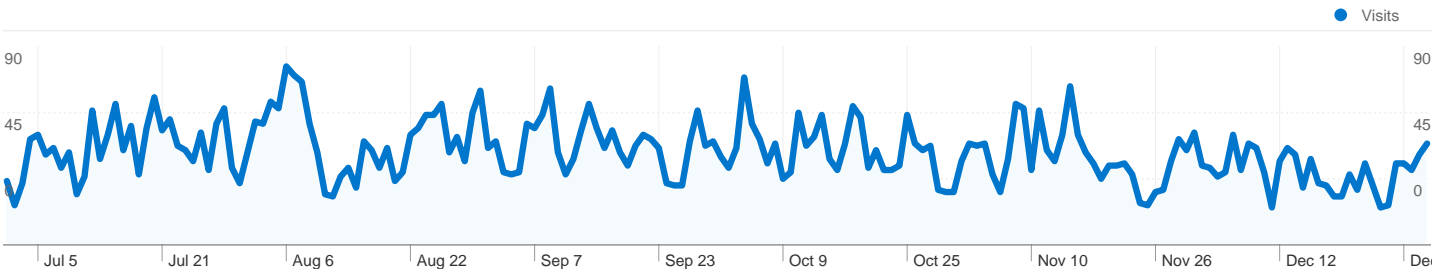

Site Usage

 **7,827** Visits

 **64.72%** Bounce Rate

 **16,337** Pageviews

 **00:02:05** Avg. Time on Site

 **2.09** Pages/Visit

 **75.87%** % New Visits

Traffic Sources Overview

Visitors Overview

Visitors
6,105

Visits for all visitors

Visits
7,827

All traffic sources sent a total of 7,827 visits

15.11% Direct Traffic

20.48% Referring Sites

64.41% Search Engines

6,105 people visited this site

 **7,827** Visits

 **6,105** Absolute Unique Visitors

 **16,337** Pageviews

 **2.09** Average Pageviews

 **00:02:05** Time on Site

 **64.72%** Bounce Rate

 **75.87%** New Visits