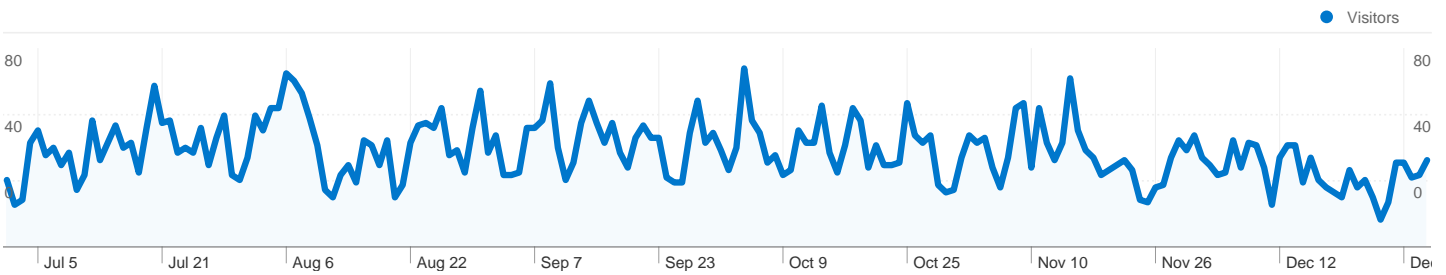

Site Usage

 **7,827** Visits

 **64.72%** Bounce Rate

 **16,337** Pageviews

 **00:02:05** Avg. Time on Site

 **2.09** Pages/Visit

 **75.87%** % New Visits

Traffic Sources Overview

Visitors Overview

Visitors
6,105

Visits for all visitors

Visits
7,827

All traffic sources sent a total of 7,827 visits

15.11% Direct Traffic

20.48% Referring Sites

64.41% Search Engines

6,105 people visited this site

 **7,827** Visits

 **6,105** Absolute Unique Visitors

 **16,337** Pageviews

 **2.09** Average Pageviews

 **00:02:05** Time on Site

 **64.72%** Bounce Rate

 **75.87%** New Visits