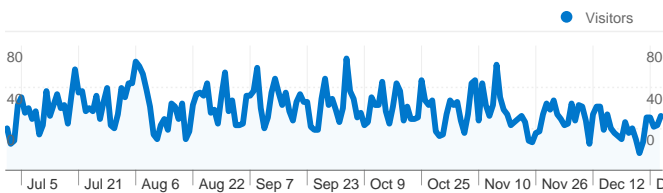

Site Usage

 **7,827** Visits

 **64.72%** Bounce Rate

 **16,337** Pageviews

 **00:02:05** Avg. Time on Site

 **2.09** Pages/Visit

 **75.87%** % New Visits

Traffic Sources Overview

Visitors Overview

Visitors
6,105

Visits for all visitors

Visits
7,827

All traffic sources sent a total of 7,827 visits

15.11% Direct Traffic

20.48% Referring Sites

64.41% Search Engines

6,105 people visited this site

 **7,827** Visits

 **6,105** Absolute Unique Visitors

 **16,337** Pageviews

 **2.09** Average Pageviews

 **00:02:05** Time on Site

 **64.72%** Bounce Rate

 **75.87%** New Visits

Pages on this site were viewed a total of 16,337 times

 **16,337 Pageviews**

 **11,906 Unique Views**

 **64.72% Bounce Rate**

Top Content

Pages	Pageviews	% Pageviews
/	2,006	12.28%
/pages/links/clubs.html	1,116	6.83%
/pages/events.html	1,027	6.29%
/pages/ItalianWebs.html	807	4.94%
/pages/eventsfestas.html	766	4.69%