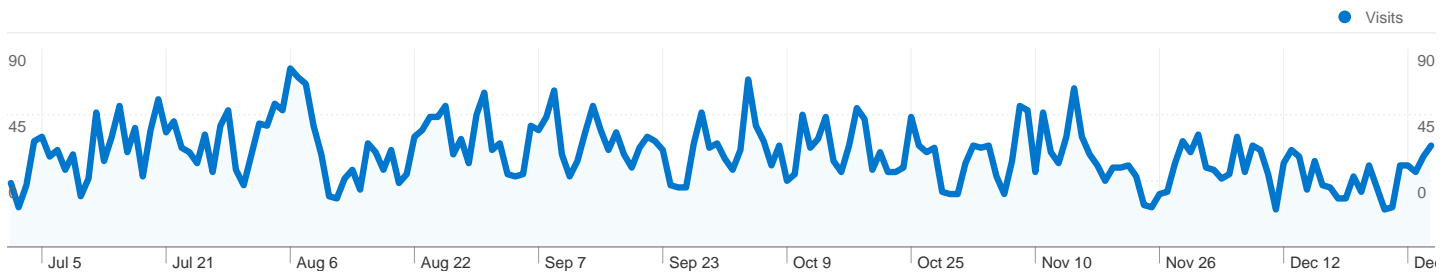

Visitors Overview

Visitors
6,105

Visits for all visitors

Visits
7,827

All traffic sources sent a total of 7,827 visits

15.11% Direct Traffic

20.48% Referring Sites

64.41% Search Engines

6,105 people visited this site

 **7,827** Visits

 **6,105** Absolute Unique Visitors

 **16,337** Pageviews

 **2.09** Average Pageviews

 **00:02:05** Time on Site

 **64.72%** Bounce Rate

 **75.87%** New Visits

Pages on this site were viewed a total of 16,337 times

 **16,337 Pageviews**

 **11,906 Unique Views**

 **64.72% Bounce Rate**

Top Content

Pages	Pageviews	% Pageviews
/	2,006	12.28%
/pages/links/clubs.html	1,116	6.83%
/pages/events.html	1,027	6.29%
/pages/ItalianWebs.html	807	4.94%
/pages/eventsfestas.html	766	4.69%

7,827 Visits

42.54 Visits / Day

Thursday, July 1, 2010	0.37% (29)
Friday, July 2, 2010	0.23% (18)
Saturday, July 3, 2010	0.36% (28)
Sunday, July 4, 2010	0.61% (48)
Monday, July 5, 2010	0.64% (50)
Tuesday, July 6, 2010	0.52% (41)
Wednesday, July 7, 2010	0.56% (44)
Thursday, July 8, 2010	0.45% (35)
Friday, July 9, 2010	0.54% (42)
Saturday, July 10, 2010	0.29% (23)
Sunday, July 11, 2010	0.40% (31)
Monday, July 12, 2010	0.78% (61)
Tuesday, July 13, 2010	0.50% (39)
Wednesday, July 14, 2010	0.64% (50)
Thursday, July 15, 2010	0.82% (64)
Friday, July 16, 2010	0.55% (43)
Saturday, July 17, 2010	0.69% (54)
Sunday, July 18, 2010	0.41% (32)
Monday, July 19, 2010	0.68% (53)
Tuesday, July 20, 2010	0.86% (67)
Wednesday, July 21, 2010	0.66% (52)
Thursday, July 22, 2010	0.73% (57)
Friday, July 23, 2010	0.57% (45)
Saturday, July 24, 2010	0.55% (43)
Sunday, July 25, 2010	0.49% (38)
Monday, July 26, 2010	0.65% (51)