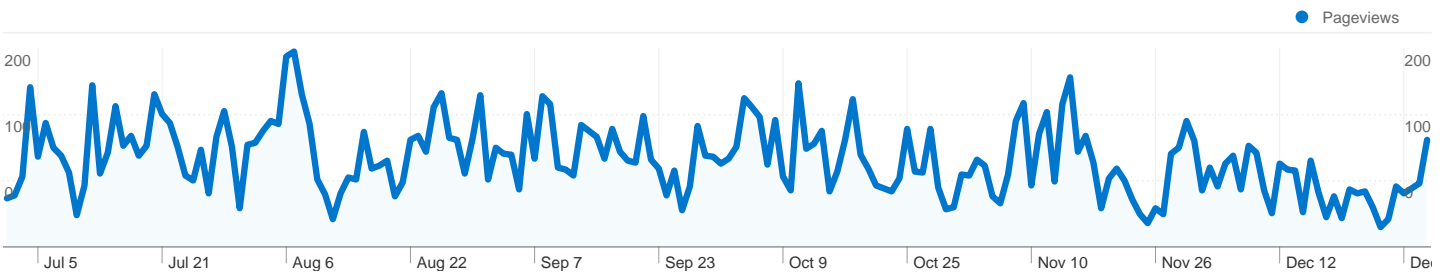

Pages on this site were viewed a total of 16,337 times

16,337 Pageviews

11,906 Unique Views

64.72% Bounce Rate

Top Content

Pages	Pageviews	% Pageviews
/	2,006	12.28%
/pages/links/clubs.html	1,116	6.83%
/pages/events.html	1,027	6.29%
/pages/ItalianWebs.html	807	4.94%
/pages/eventsfestas.html	766	4.69%