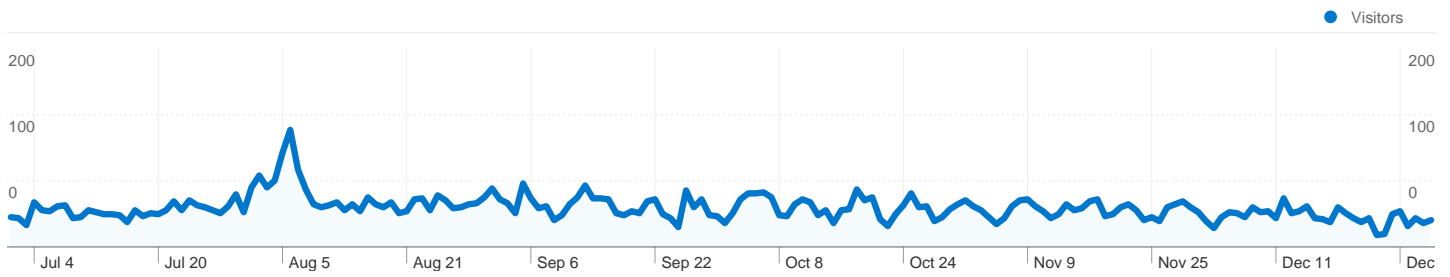

**Site Usage**

**7,976** Visits

**68.91%** Bounce Rate

**15,474** Pageviews

**00:01:58** Avg. Time on Site

**1.94** Pages/Visit

**77.66%** % New Visits

**Traffic Sources Overview**

**Visitors Overview**

**Visitors**  
**6,361**

**Visits for all visitors**

**Visits**  
**7,976**

All traffic sources sent a total of 7,976 visits

-  13.67% Direct Traffic
-  11.74% Referring Sites
-  74.54% Search Engines

## 6,361 people visited this site

 **7,976** Visits

 **6,361** Absolute Unique Visitors

 **15,474** Pageviews

 **1.94** Average Pageviews

 **00:01:58** Time on Site

 **68.91%** Bounce Rate

 **77.66%** New Visits