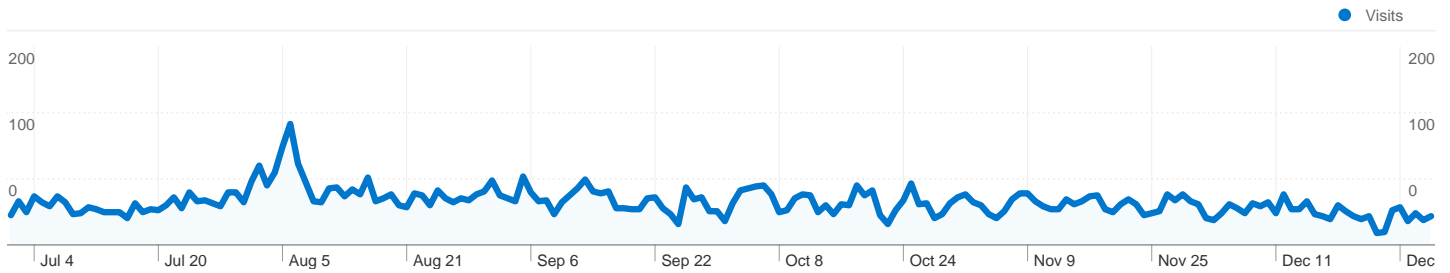

7,976 Visits

43.35 Visits / Day

Friday, July 1, 2011	0.38% (30)
Saturday, July 2, 2011	0.55% (44)
Sunday, July 3, 2011	0.41% (33)
Monday, July 4, 2011	0.61% (49)
Tuesday, July 5, 2011	0.54% (43)
Wednesday, July 6, 2011	0.49% (39)
Thursday, July 7, 2011	0.61% (49)
Friday, July 8, 2011	0.54% (43)
Saturday, July 9, 2011	0.39% (31)
Sunday, July 10, 2011	0.40% (32)
Monday, July 11, 2011	0.48% (38)
Tuesday, July 12, 2011	0.45% (36)
Wednesday, July 13, 2011	0.41% (33)
Thursday, July 14, 2011	0.41% (33)
Friday, July 15, 2011	0.41% (33)
Saturday, July 16, 2011	0.34% (27)
Sunday, July 17, 2011	0.53% (42)
Monday, July 18, 2011	0.41% (33)
Tuesday, July 19, 2011	0.45% (36)
Wednesday, July 20, 2011	0.44% (35)
Thursday, July 21, 2011	0.50% (40)
Friday, July 22, 2011	0.60% (48)
Saturday, July 23, 2011	0.46% (37)
Sunday, July 24, 2011	0.66% (53)
Monday, July 25, 2011	0.55% (44)
Tuesday, July 26, 2011	0.56% (45)