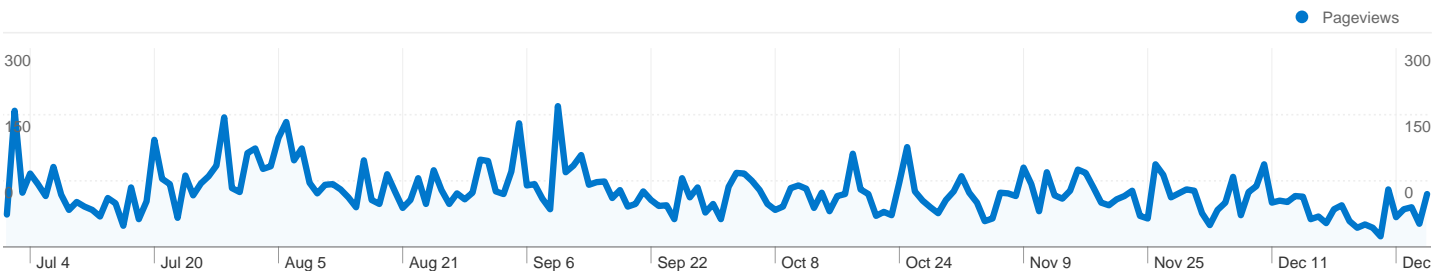

**Visitors Overview**

**Visitors**  
**6,361**

**Visits for all visitors**

**Visits**  
**7,976**

All traffic sources sent a total of 7,976 visits

-  13.67% Direct Traffic
-  11.74% Referring Sites
-  74.54% Search Engines

## 6,361 people visited this site

 **7,976** Visits

 **6,361** Absolute Unique Visitors

 **15,474** Pageviews

 **1.94** Average Pageviews

 **00:01:58** Time on Site

 **68.91%** Bounce Rate

 **77.66%** New Visits

## Technical Profile

Browser	Visits	% visits
Internet Explorer	2,965	37.17%
Firefox	2,162	27.11%
Safari	1,340	16.80%
Chrome	1,121	14.05%
Android Browser	184	2.31%

**Pages on this site were viewed a total of 15,474 times**