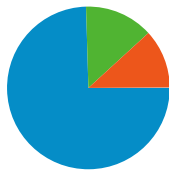

**Site Usage**

**7,976** Visits

**68.91%** Bounce Rate

**15,474** Pageviews

**00:01:58** Avg. Time on Site

**1.94** Pages/Visit

**77.66%** % New Visits

**Traffic Sources Overview**

**Visitors Overview**

**Visitors**  
**6,361**

**Visits for all visitors**

**Visits**  
**7,976**

All traffic sources sent a total of 7,976 visits

-  13.67% Direct Traffic
-  11.74% Referring Sites
-  74.54% Search Engines

## Top Traffic Sources

Sources	Visits	% visits	Keywords	Visits	% visits
google (organic)	5,328	66.80%	(not provided)	218	3.67%
(direct) ((none))	1,090	13.67%	wisitalia	159	2.67%
facebook.com (referral)	215	2.70%	italian fest rockford il	130	2.19%
yahoo (organic)	169	2.12%	money clip art	108	1.82%
bing (organic)	152	1.91%	italian renaissance faire and fall	105	1.77%

## Top Content

Pages	Pageviews	% Pageviews
/	1,421	9.18%
/pages/links/clubs.html	1,407	9.09%
/pages/events.html	843	5.45%
/pages/eventsfestas.html	780	5.04%
/pages/books.html	648	4.19%

**7,976** Visits

**43.35** Visits / Day