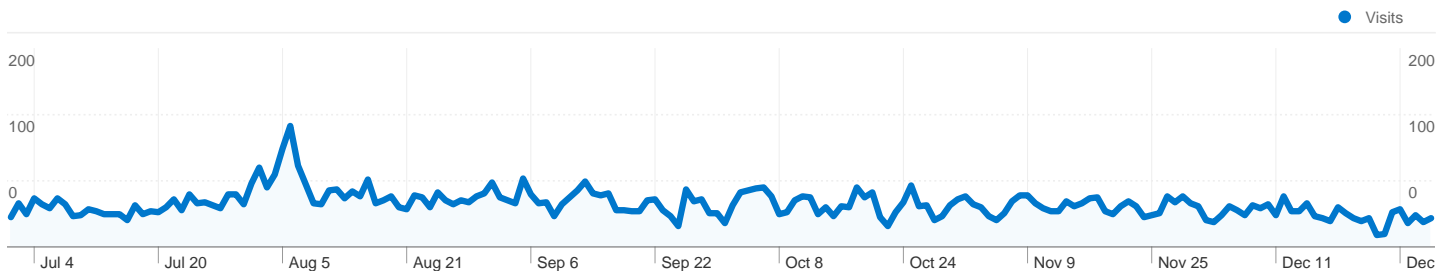

**Site Usage**

**7,976** Visits

**68.91%** Bounce Rate

**15,474** Pageviews

**00:01:58** Avg. Time on Site

**1.94** Pages/Visit

**77.66%** % New Visits

**Traffic Sources Overview**

**Visitors Overview**

**Visitors**  
**6,361**

**Visits for all visitors**

**Visits**  
**7,976**

All traffic sources sent a total of 7,976 visits

-  13.67% Direct Traffic
-  11.74% Referring Sites
-  74.54% Search Engines

## 6,361 people visited this site

 **7,976** Visits

 **6,361** Absolute Unique Visitors

 **15,474** Pageviews

 **1.94** Average Pageviews

 **00:01:58** Time on Site

 **68.91%** Bounce Rate

 **77.66%** New Visits