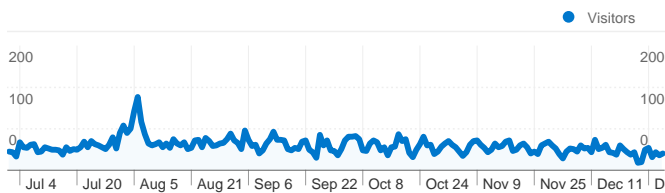

**Site Usage**

**7,976** Visits

**68.91%** Bounce Rate

**15,474** Pageviews

**00:01:58** Avg. Time on Site

**1.94** Pages/Visit

**77.66%** % New Visits

**Traffic Sources Overview**

**Visitors Overview**

**Visitors**  
**6,361**

**Visits for all visitors**

**Visits**  
**7,976**

All traffic sources sent a total of 7,976 visits

-  13.67% Direct Traffic
-  11.74% Referring Sites
-  74.54% Search Engines

## 6,361 people visited this site

 **7,976** Visits

 **6,361** Absolute Unique Visitors

 **15,474** Pageviews

 **1.94** Average Pageviews

 **00:01:58** Time on Site

 **68.91%** Bounce Rate

 **77.66%** New Visits