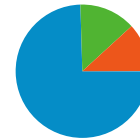

**Visitors Overview**

**Visitors**  
**6,361**

**Visits for all visitors**

**Visits**  
**7,976**

All traffic sources sent a total of 7,976 visits

-  13.67% Direct Traffic
-  11.74% Referring Sites
-  74.54% Search Engines

- **Search Engines**  
5,945.00 (74.54%)
- **Direct Traffic**  
1,090.00 (13.67%)
- **Referring Sites**  
936.00 (11.74%)
- **Other**  
5 (0.06%)

## Top Traffic Sources

Sources	Visits	% visits	Keywords	Visits	% visits
google (organic)	5,328	66.80%	(not provided)	218	3.67%
(direct) ((none))	1,090	13.67%	wisitalia	159	2.67%
facebook.com (referral)	215	2.70%	italian fest rockford il	130	2.19%
yahoo (organic)	169	2.12%	money clip art	108	1.82%
bing (organic)	152	1.91%	italian renaissance faire and fall	105	1.77%