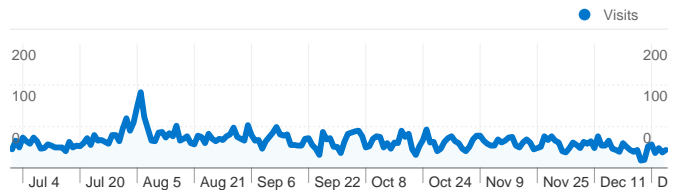

**Site Usage**

**7,976** Visits

**68.91%** Bounce Rate

**15,474** Pageviews

**00:01:58** Avg. Time on Site

**1.94** Pages/Visit

**77.66%** % New Visits

**Traffic Sources Overview**

- **Search Engines**  
5,945.00 (74.54%)
- **Direct Traffic**  
1,090.00 (13.67%)
- **Referring Sites**  
936.00 (11.74%)
- **Other**  
5 (0.06%)

**Content Overview**

Pages	Pageviews	% Pageviews
/	1,421	9.18%
/pages/links/clubs.html	1,407	9.09%
/pages/events.html	843	5.45%
/pages/eventsfestas.html	780	5.04%
/pages/books.html	648	4.19%

**Visitors Overview**

**Visitors**  
**6,361**

**Visits for all visitors**

**Visits**  
**7,976**

All traffic sources sent a total of 7,976 visits

-  13.67% Direct Traffic
-  11.74% Referring Sites
-  74.54% Search Engines

## 6,361 people visited this site

 **7,976** Visits

 **6,361** Absolute Unique Visitors

 **15,474** Pageviews

 **1.94** Average Pageviews

 **00:01:58** Time on Site

 **68.91%** Bounce Rate

 **77.66%** New Visits