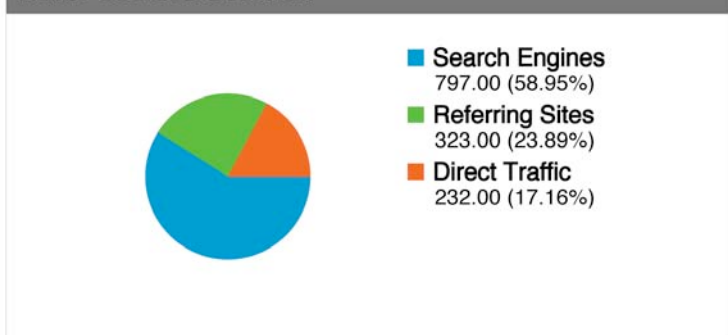

Analytic Report: www.wisitalia.org July 1 – 31, 2010

Typical monthly average:

1,064 people visited this site

 **1,352 Visits**

 **1,064 Absolute Unique Visitors**

 **2,985 Pageviews**

 **2.21 Average Pageviews**

 **00:02:09 Time on Site**

 **60.87% Bounce Rate**

 **72.49% New Visits**

Since January 2010, the website has been averaging between 40-50 visitors/day.

Traffic Sources Overview

Technical Profile

| Browser | Visits | % visits |
|-------------------|--------|----------|
| Internet Explorer | 632 | 46.75% |
| Firefox | 360 | 26.63% |
| Safari | 271 | 20.04% |
| Chrome | 66 | 4.88% |
| Opera | 13 | 0.96% |

Pages on this site were viewed a total of 2,985 times

 **2,985** Pageviews

 **2,157** Unique Views

 **60.87%** Bounce Rate

Top Content

| Pages | Pageviews | % Pageviews |
|--------------------------|-----------|-------------|
| / | 342 | 11.46% |
| /pages/eventsfestas.html | 225 | 7.54% |
| /pages/links.html | 224 | 7.50% |
| /pages/links/clubs.html | 192 | 6.43% |
| /pages/events.html | 190 | 6.37% |