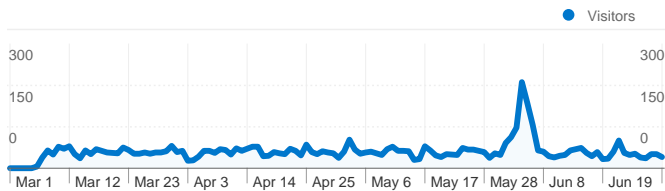

Site Usage

5,367 Visits

65.31% Bounce Rate

11,560 Pageviews

00:02:23 Avg. Time on Site

2.15 Pages/Visit

78.70% % New Visits

Traffic Sources Overview

Visitors Overview

Visitors
4,225

Visits for all visitors

Visits
5,367

All traffic sources sent a total of 5,367 visits

-  19.73% Direct Traffic
-  13.62% Referring Sites
-  66.65% Search Engines

- Search Engines
3,577.00 (66.65%)
- Direct Traffic
1,059.00 (19.73%)
- Referring Sites
731.00 (13.62%)

4,225 people visited this site

 **5,367** Visits

 **4,225** Absolute Unique Visitors

 **11,560** Pageviews

 **2.15** Average Pageviews

 **00:02:23** Time on Site

 **65.31%** Bounce Rate

 **78.70%** New Visits

Pages on this site were viewed a total of 11,560 times

 **11,560** Pageviews

 **8,046** Unique Views

 **65.31%** Bounce Rate

Top Content

Pages	Pageviews	% Pageviews
/pages/events.html	1,606	13.89%
/	1,588	13.74%
/pages/links/clubs.html	812	7.02%
/pages/jobs.html	587	5.08%
/pages/links.html	489	4.23%