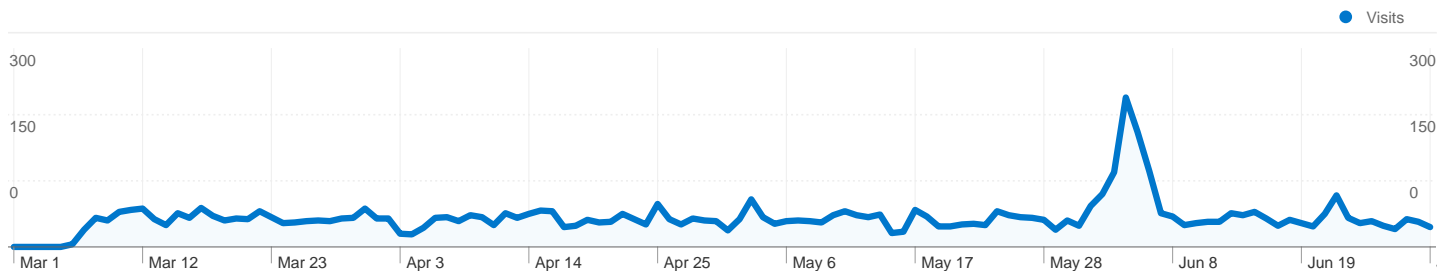

Visitors Overview

Visitors
4,225

Visits for all visitors

Visits
5,367

All traffic sources sent a total of 5,367 visits

-  19.73% Direct Traffic
-  13.62% Referring Sites
-  66.65% Search Engines

- Search Engines
3,577.00 (66.65%)
- Direct Traffic
1,059.00 (19.73%)
- Referring Sites
731.00 (13.62%)

4,225 people visited this site

 **5,367** Visits

 **4,225** Absolute Unique Visitors

 **11,560** Pageviews

 **2.15** Average Pageviews

 **00:02:23** Time on Site

 **65.31%** Bounce Rate

 **78.70%** New Visits

Pages on this site were viewed a total of 11,560 times

 **11,560** Pageviews

 **8,046** Unique Views

 **65.31%** Bounce Rate

Top Content

Pages	Pageviews	% Pageviews
/pages/events.html	1,606	13.89%
/	1,588	13.74%
/pages/links/clubs.html	812	7.02%
/pages/jobs.html	587	5.08%
/pages/links.html	489	4.23%

5,367 Visits

43.99 Visits / Day

Monday, March 1, 2010	0.00% (0)
Tuesday, March 2, 2010	0.00% (0)
Wednesday, March 3, 2010	0.00% (0)
Thursday, March 4, 2010	0.00% (0)
Friday, March 5, 2010	0.00% (0)
Saturday, March 6, 2010	0.07% (4)
Sunday, March 7, 2010	0.48% (26)
Monday, March 8, 2010	0.82% (44)
Tuesday, March 9, 2010	0.75% (40)
Wednesday, March 10, 2010	0.99% (53)
Thursday, March 11, 2010	1.04% (56)
Friday, March 12, 2010	1.08% (58)
Saturday, March 13, 2010	0.78% (42)
Sunday, March 14, 2010	0.61% (33)
Monday, March 15, 2010	0.95% (51)
Tuesday, March 16, 2010	0.82% (44)
Wednesday, March 17, 2010	1.10% (59)
Thursday, March 18, 2010	0.88% (47)
Friday, March 19, 2010	0.75% (40)
Saturday, March 20, 2010	0.80% (43)
Sunday, March 21, 2010	0.78% (42)
Monday, March 22, 2010	1.01% (54)
Tuesday, March 23, 2010	0.84% (45)
Wednesday, March 24, 2010	0.67% (36)
Thursday, March 25, 2010	0.69% (37)
Friday, March 26, 2010	0.73% (39)