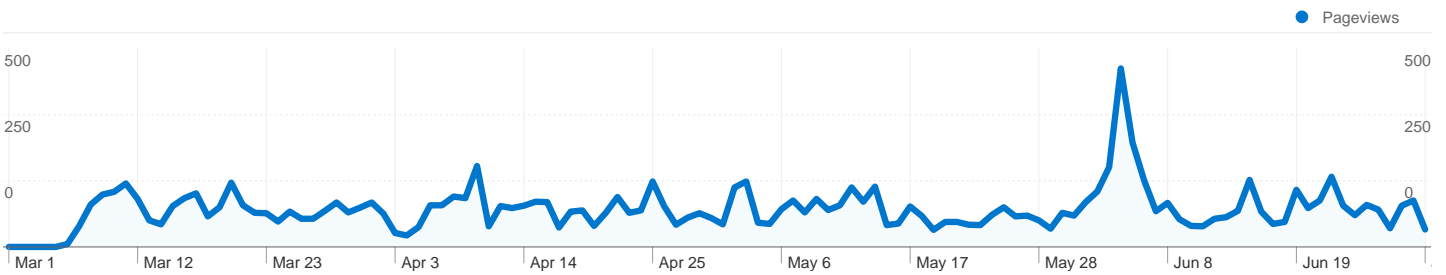

Pages on this site were viewed a total of 11,560 times

11,560 Pageviews

8,046 Unique Views

65.31% Bounce Rate

Top Content

Pages	Pageviews	% Pageviews
/pages/events.html	1,606	13.89%
/	1,588	13.74%
/pages/links/clubs.html	812	7.02%
/pages/jobs.html	587	5.08%
/pages/links.html	489	4.23%