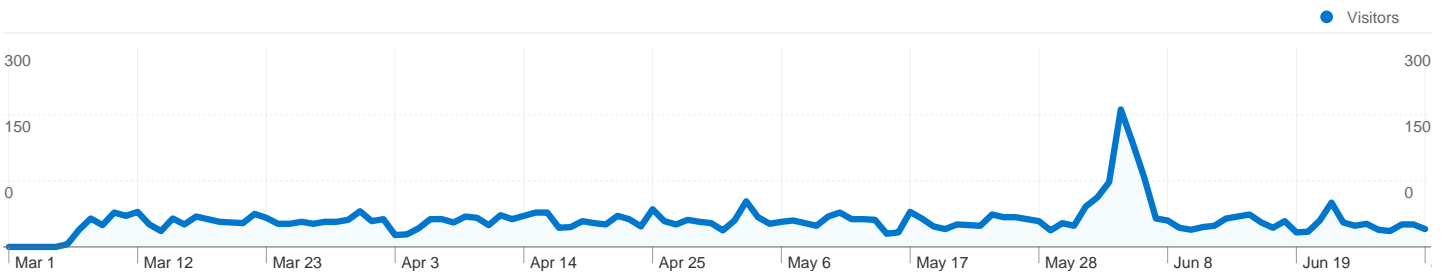

Site Usage

5,367 Visits

65.31% Bounce Rate

11,560 Pageviews

00:02:23 Avg. Time on Site

2.15 Pages/Visit

78.70% % New Visits

Traffic Sources Overview

Visitors Overview

Visitors
4,225

Visits for all visitors

Visits
5,367

All traffic sources sent a total of 5,367 visits

-  19.73% Direct Traffic
-  13.62% Referring Sites
-  66.65% Search Engines

- Search Engines
3,577.00 (66.65%)
- Direct Traffic
1,059.00 (19.73%)
- Referring Sites
731.00 (13.62%)

4,225 people visited this site

 **5,367** Visits

 **4,225** Absolute Unique Visitors

 **11,560** Pageviews

 **2.15** Average Pageviews

 **00:02:23** Time on Site

 **65.31%** Bounce Rate

 **78.70%** New Visits