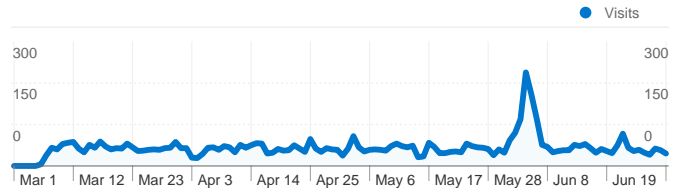

Site Usage

5,367 Visits

65.31% Bounce Rate

11,560 Pageviews

00:02:23 Avg. Time on Site

2.15 Pages/Visit

78.70% % New Visits

Traffic Sources Overview

- **Search Engines**
3,577.00 (66.65%)
- **Direct Traffic**
1,059.00 (19.73%)
- **Referring Sites**
731.00 (13.62%)

Content Overview

Pages	Pageviews	% Pageviews
/pages/events.html	1,606	13.89%
/	1,588	13.74%
/pages/links/clubs.html	812	7.02%
/pages/jobs.html	587	5.08%
/pages/links.html	489	4.23%

Visitors Overview

Visitors
4,225

Visits for all visitors

Visits
5,367

All traffic sources sent a total of 5,367 visits

-  19.73% Direct Traffic
-  13.62% Referring Sites
-  66.65% Search Engines

- Search Engines
3,577.00 (66.65%)
- Direct Traffic
1,059.00 (19.73%)
- Referring Sites
731.00 (13.62%)

4,225 people visited this site

 **5,367** Visits

 **4,225** Absolute Unique Visitors

 **11,560** Pageviews

 **2.15** Average Pageviews

 **00:02:23** Time on Site

 **65.31%** Bounce Rate

 **78.70%** New Visits