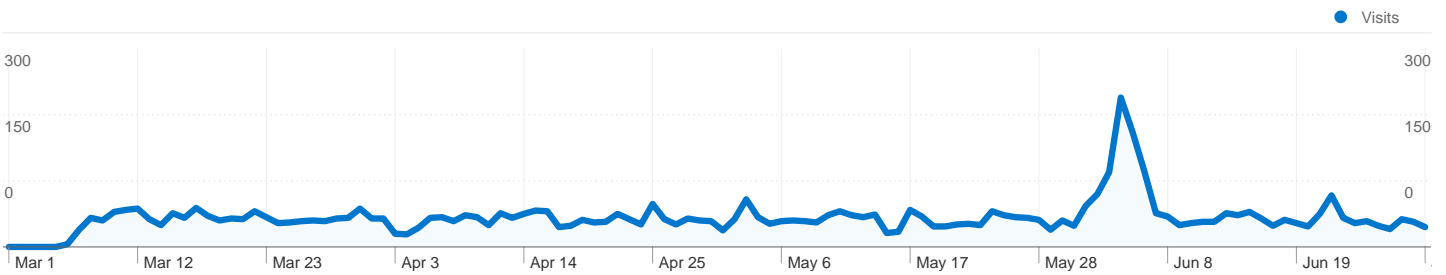

Site Usage

5,367 Visits

65.31% Bounce Rate

11,560 Pageviews

00:02:23 Avg. Time on Site

2.15 Pages/Visit

78.70% % New Visits

Traffic Sources Overview

Visitors Overview

Visitors
4,225

Visits for all visitors

Visits
5,367

All traffic sources sent a total of 5,367 visits

-  19.73% Direct Traffic
-  13.62% Referring Sites
-  66.65% Search Engines

- Search Engines
3,577.00 (66.65%)
- Direct Traffic
1,059.00 (19.73%)
- Referring Sites
731.00 (13.62%)

4,225 people visited this site

 **5,367** Visits

 **4,225** Absolute Unique Visitors

 **11,560** Pageviews

 **2.15** Average Pageviews

 **00:02:23** Time on Site

 **65.31%** Bounce Rate

 **78.70%** New Visits